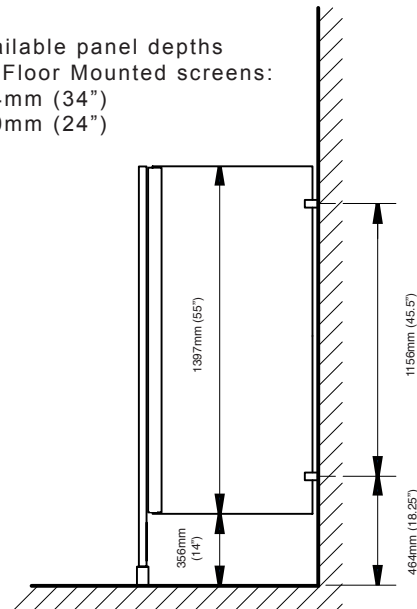

1 . 0 2 Wall Mounted Screens

Panels shall be 25mm (1") thick, straight cut with fine radius edges. Screen must be 457mm (18") or 610mm (24") deep by 1067mm (42") high and anchored into the wall approximately 356mm (14") off the floor with two brackets spaced 749mm (29.5") apart.

1 . 0 3 Floor Mounted Screens

Panels shall be 25mm (1") thick, straight cut with fine radius edges. Screen must be 610mm (24") or 864mm (34") deep by 1397mm (55") high and anchored into the wall approximately 356mm (14") off the floor with two brackets spaced 1156mm (45.5") apart. Pilasters shall be securely and rigidly fastened to the floor with 3" (76mm) high stainless steel anchor shoes. Plastic anchor shoes are also available.

WALL MOUNTED and FLOOR MOUNTED Solid Plastic Urinal Screens

Available panel depths
for Wall Mounted screens:
610mm (24")
457mm (18")

Wall Mounted Screen

Available panel depths
for Floor Mounted screens:
864mm (34")
610mm (24")