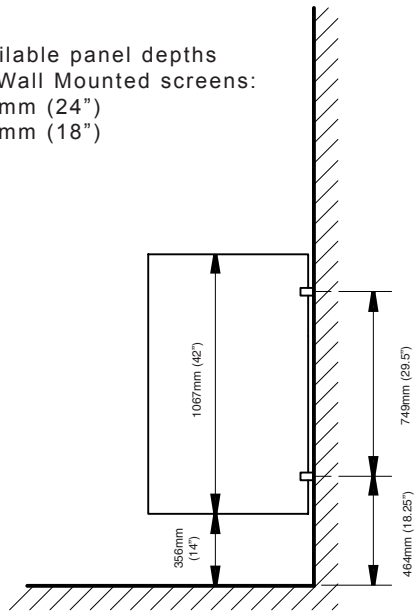

1 . 0 2 Wall Mounted Screens

Panels shall be 25mm (1") thick, straight cut with fine radius edges. Screen must be 457mm (18") or 610mm (24") deep by 1067mm (42") high and anchored into the wall approximately 356mm (14") off the floor with two brackets spaced 749mm (29.5") apart.

1 . 0 3 Floor Mounted Screens

Panels shall be 25mm (1") thick, straight cut with fine radius edges. Screen must be 610mm (24") or 864mm (34") deep by 1397mm (55") high and anchored into the wall approximately 356mm (14") off the floor with two brackets spaced 1156mm (45.5") apart. Pilasters shall be securely and rigidly fastened to the floor with 3" (76mm) high stainless steel anchor shoes. Plastic anchor shoes are also available.

WALL MOUNTED and FLOOR MOUNTED Solid Plastic Urinal Screens

Available panel depths
for Wall Mounted screens:
610mm (24")
457mm (18")

Wall Mounted Screen

Available panel depths
for Floor Mounted screens:
864mm (34")
610mm (24")