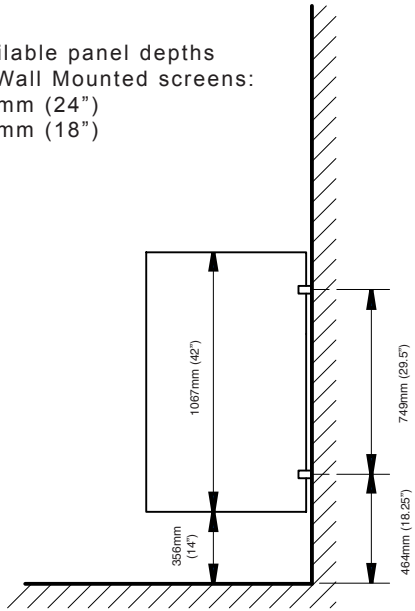

1 . 0 2 Wall Mounted Screens

Panels shall be 25mm (1") thick, straight cut with fine radius edges. Screen must be 457mm (18") or 610mm (24") deep by 1067mm (42") high and anchored into the wall approximately 356mm (14") off the floor with two brackets spaced 749mm (29.5") apart.

1 . 0 3 Floor Mounted Screens

Panels shall be 25mm (1") thick, straight cut with fine radius edges. Screen must be 610mm (24") or 864mm (34") deep by 1397mm (55") high and anchored into the wall approximately 356mm (14") off the floor with two brackets spaced 1156mm (45.5") apart. Pilasters shall be securely and rigidly fastened to the floor with 3" (76mm) high stainless steel anchor shoes. Plastic anchor shoes are also available.

WALL MOUNTED and FLOOR MOUNTED Solid Plastic Urinal Screens

Available panel depths
for Wall Mounted screens:
610mm (24")
457mm (18")

Wall Mounted Screen

Available panel depths
for Floor Mounted screens:
864mm (34")
610mm (24")