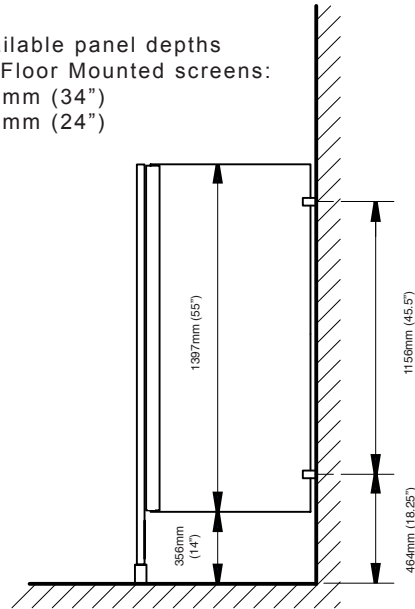

1 . 0 2 Wall Mounted Screens

Panels shall be 25mm (1") thick, straight cut with fine radius edges. Screen must be 457mm (18") or 610mm (24") deep by 1067mm (42") high and anchored into the wall approximately 356mm (14") off the floor with two brackets spaced 749mm (29.5") apart.

1 . 0 3 Floor Mounted Screens

Panels shall be 25mm (1") thick, straight cut with fine radius edges. Screen must be 610mm (24") or 864mm (34") deep by 1397mm (55") high and anchored into the wall approximately 356mm (14") off the floor with two brackets spaced 1156mm (45.5") apart. Pilasters shall be securely and rigidly fastened to the floor with 3" (76mm) high stainless steel anchor shoes. Plastic anchor shoes are also available.

WALL MOUNTED and FLOOR MOUNTED Solid Plastic Urinal Screens

Available panel depths
for Wall Mounted screens:
610mm (24")
457mm (18")

Wall Mounted Screen

Available panel depths
for Floor Mounted screens:
864mm (34")
610mm (24")